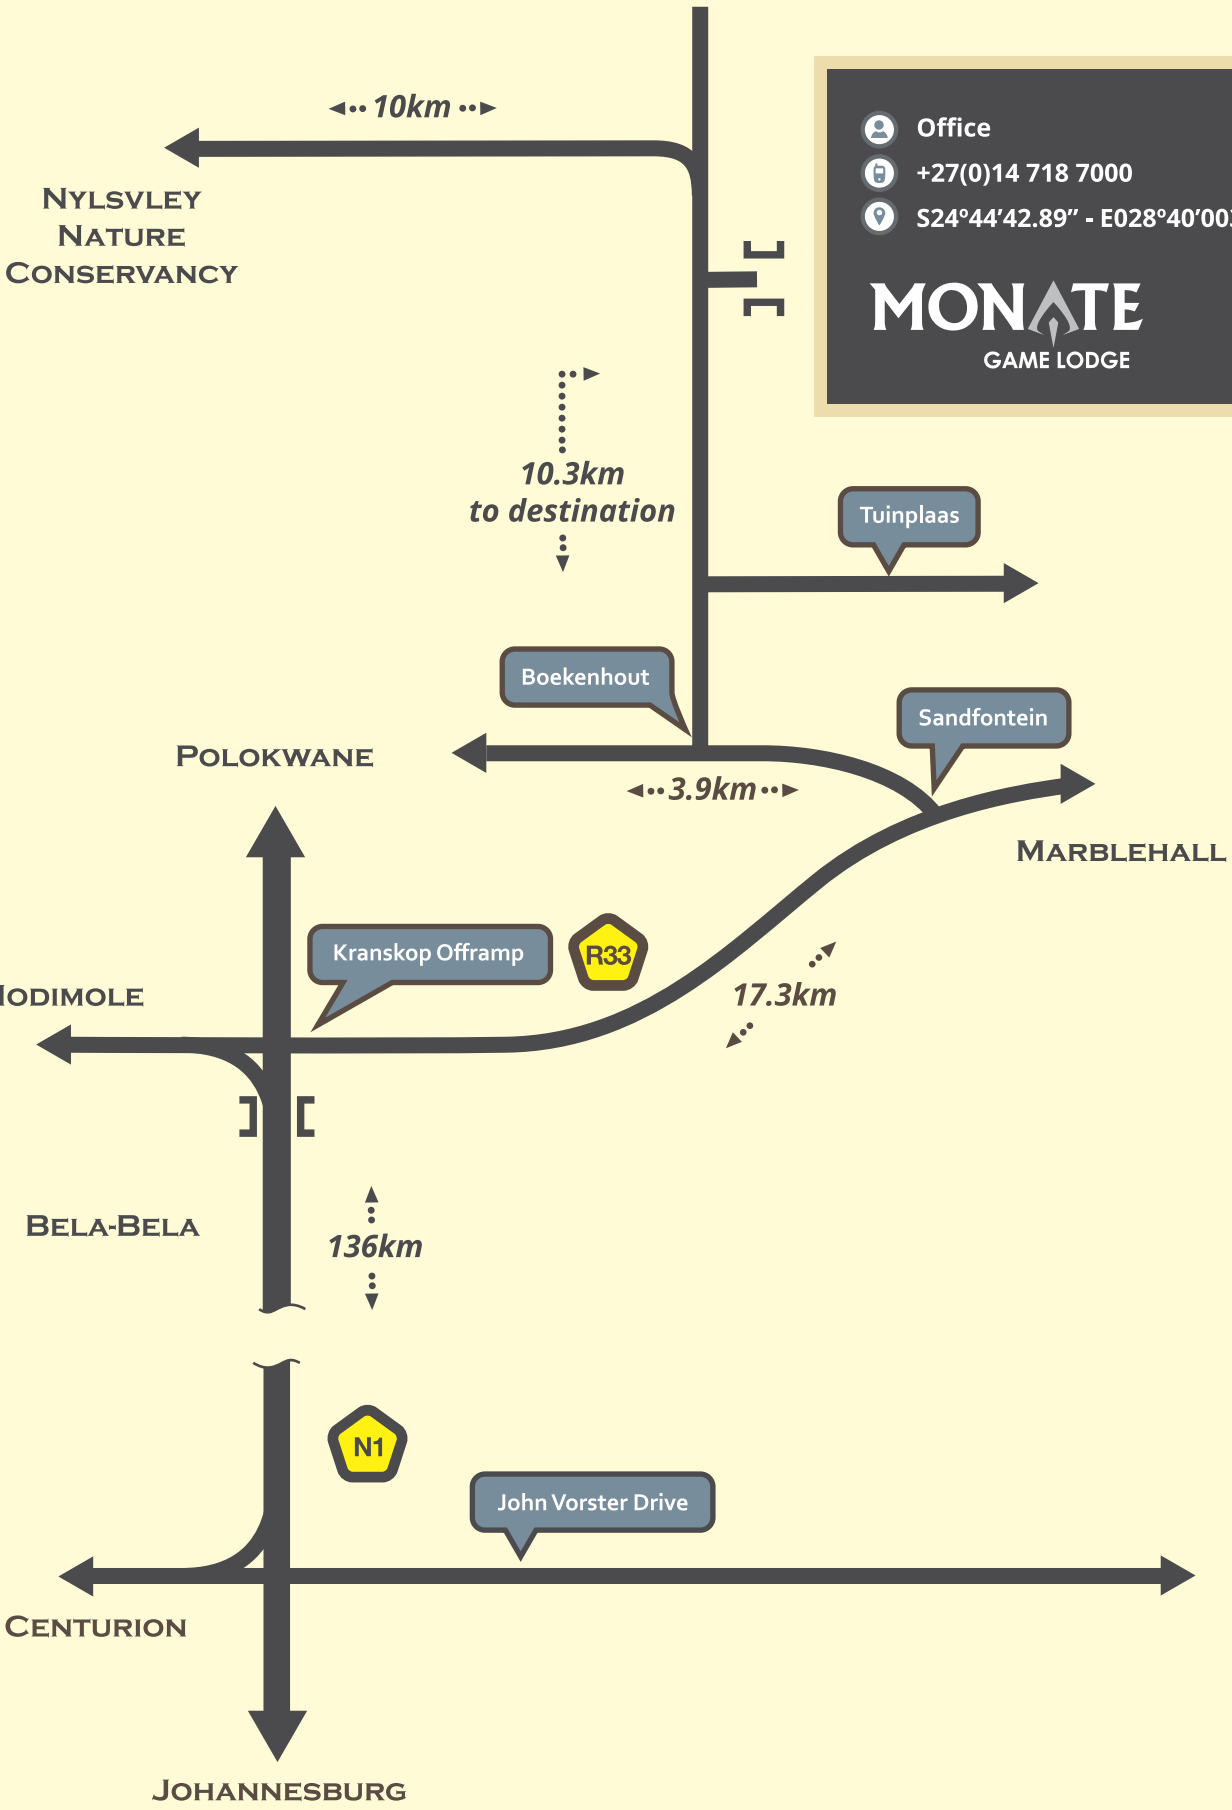

THITHOMBO GAME BREEDERS

- 👤 Office
- ☎ +27(0)14 718 7000
- 📍 S24°44'42.89" - E028°40'003.00"

MONATE
GAME LODGE